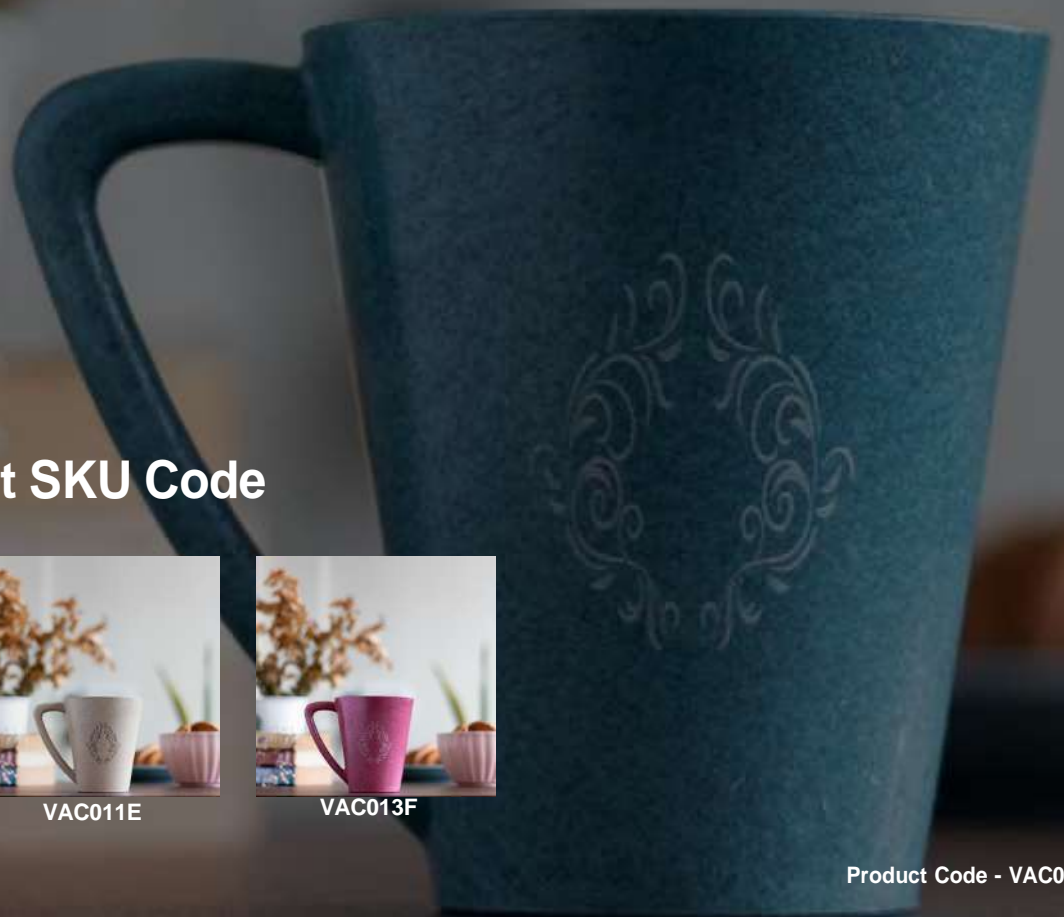

VAC013E

VAC011D

VAC015E

Product Code - VAC012E

Pine Coffee Mug

(Pack of 2)

4489 gms

Variant SKU Code