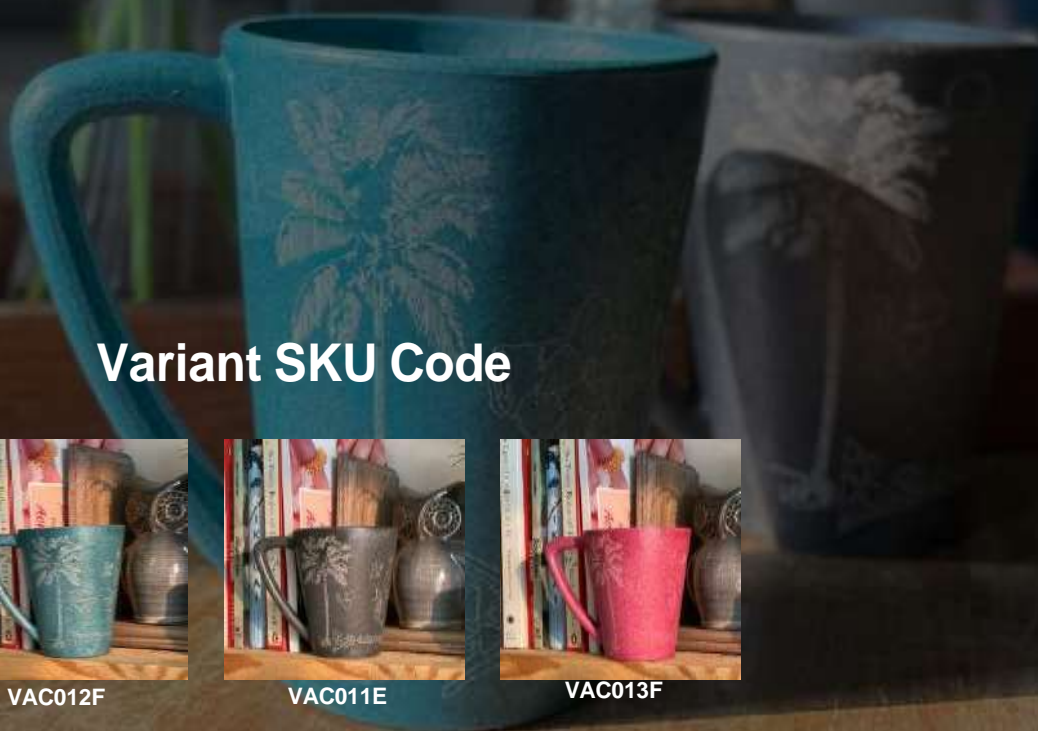

VAC012F

VAC011E

VAC013F

VAC013F

Gond Art Mug - The Date Palm

(Pack of 2)

4489 gms

Variant SKU Code